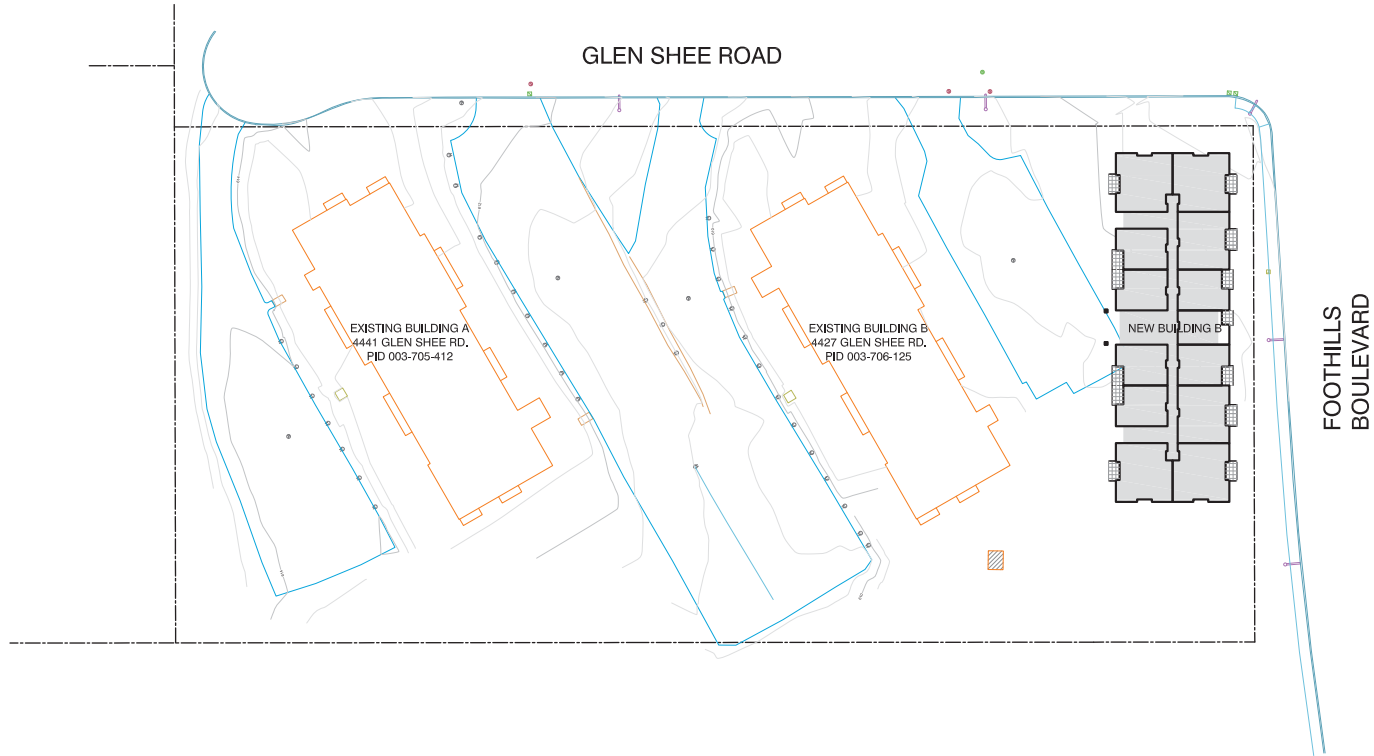

FOREST GLEN APARTMENT

4427 GLEN SHEE RD, PRINCE GEORGE, B.C.

SITE CONSOLIDATION CONCEPT

18-01-16 SCALE: 1/32" = 1'-0"