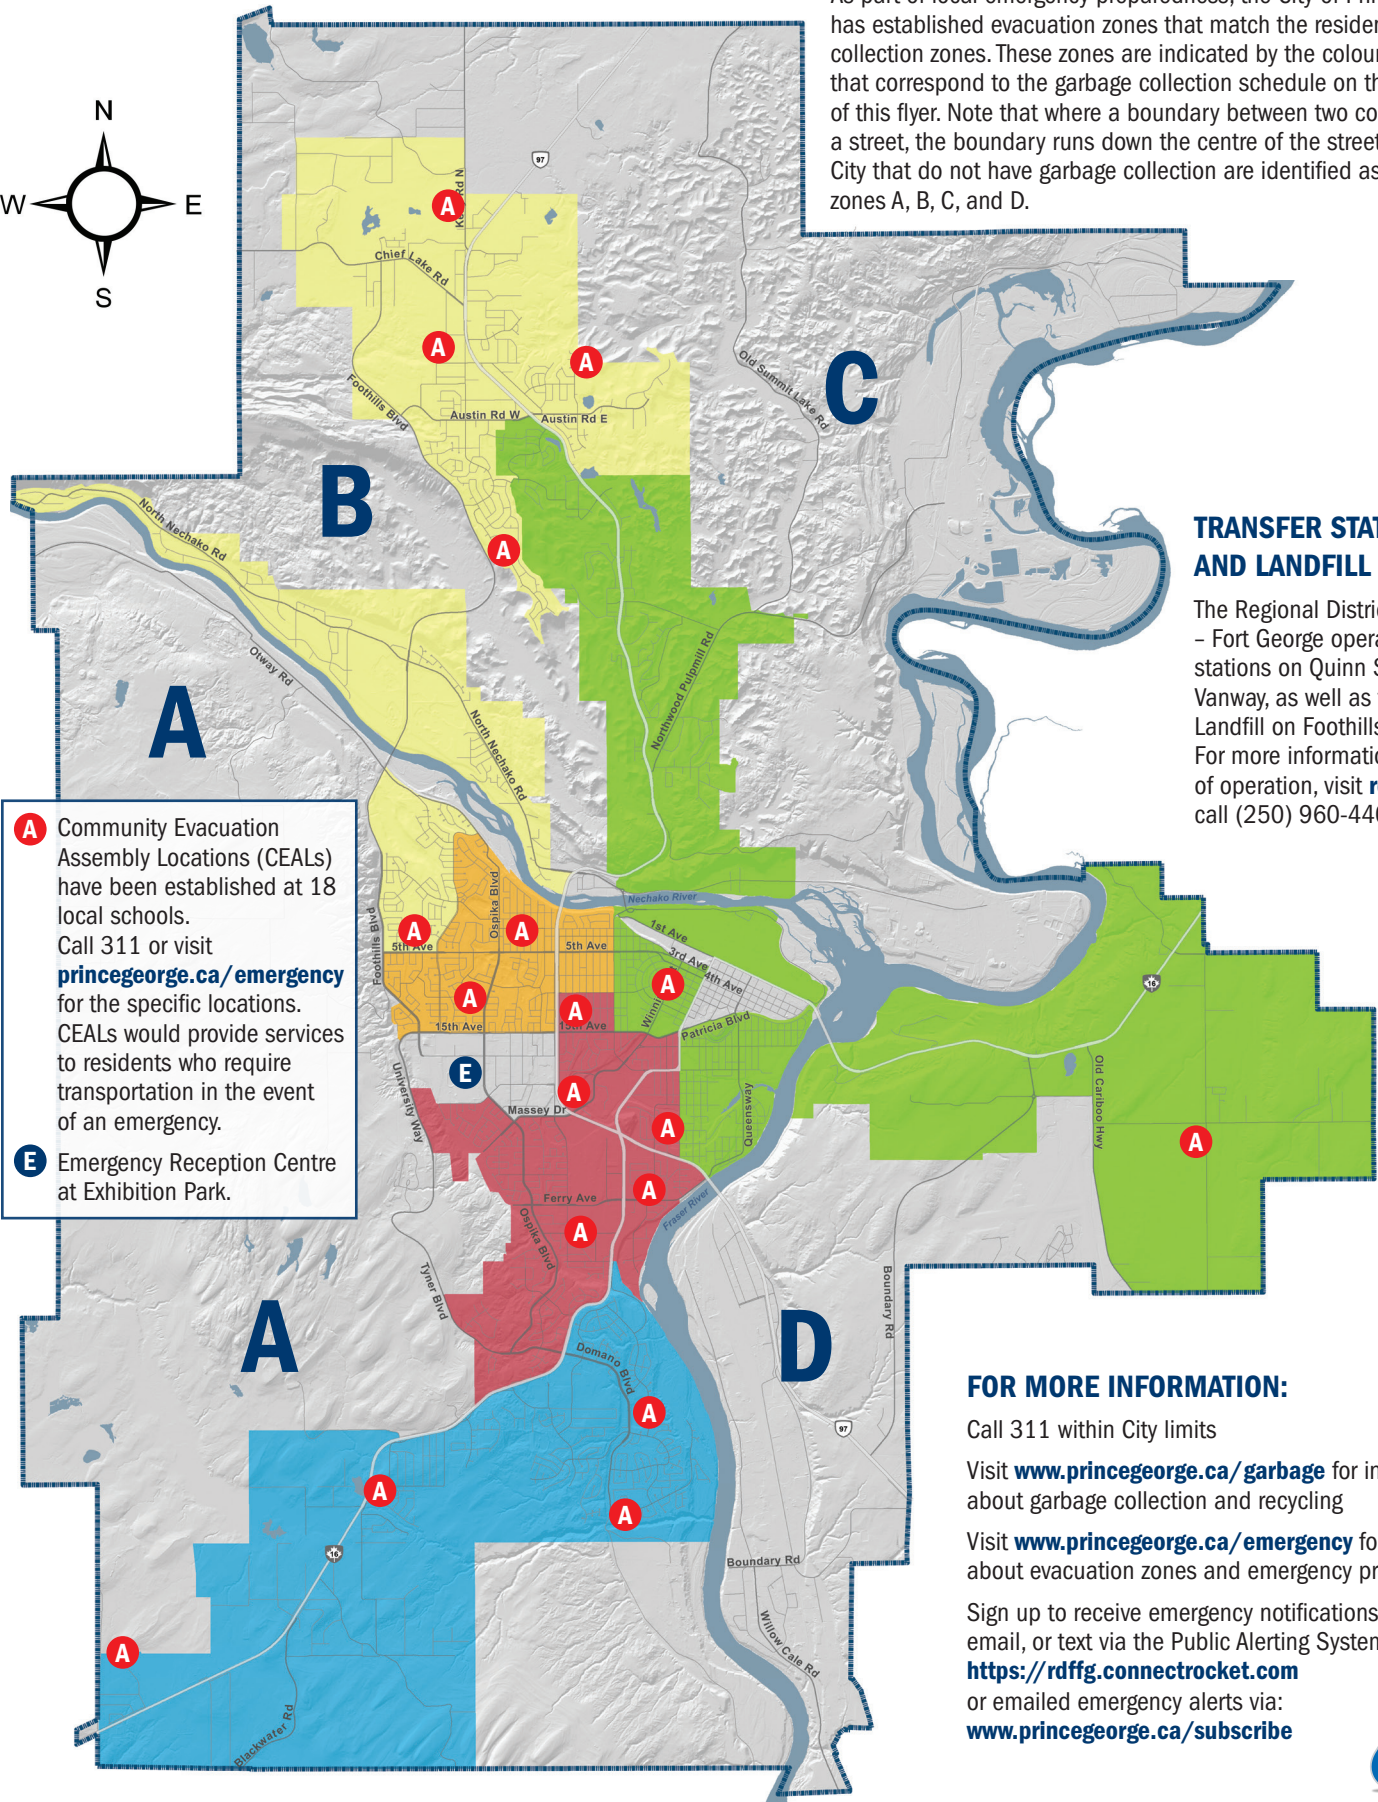

BE BEAR AWARE

An average of 35 bears are destroyed in Prince George every year. Many are attracted to garbage carts and residential properties in search of food. You can help save a bear's life and improve the safety of our community by following these City bylaw regulations:

- Secure your garbage in a bear-resistant location such as a garage or shed.
- Place your garbage cart at the curb no earlier than 4:00am on collection day and remove it by 7:00pm that day.
- Remove bear attractants such as bird feeders, fruit, and pet food and keep your BBQ clean.

Failure to comply with City bylaws may result in a fine. View more info and Bear Smart tips at princegeorge.ca/wildlife.

GARBAGE COLLECTION AREAS AND EVACUATION ZONES

As part of local emergency preparedness, the City of Prince George has established evacuation zones that match the residential garbage collection zones. These zones are indicated by the colours on the map that correspond to the garbage collection schedule on the other side of this flyer. Note that where a boundary between two colours follows a street, the boundary runs down the centre of the street. Areas of the City that do not have garbage collection are identified as evacuation zones A, B, C, and D.