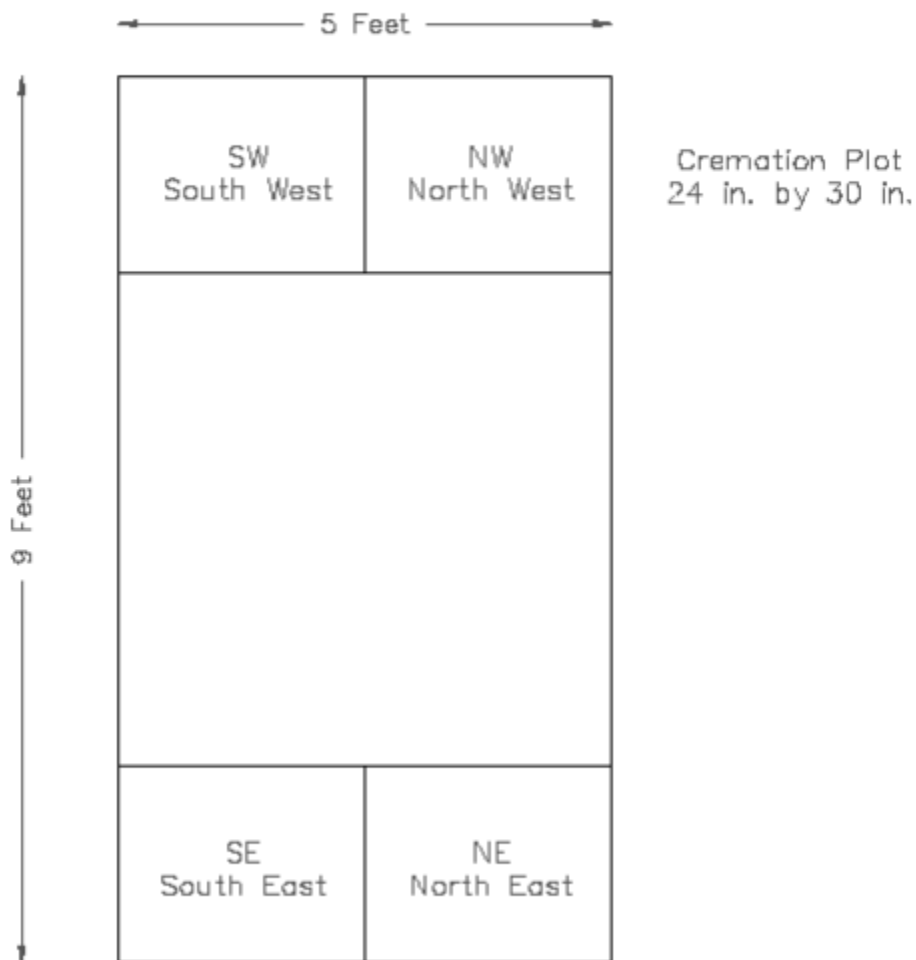

CREMATION PLOT LAYOUTS

PURCHASED PRIOR TO JULY 1, 2008

LAYOUT FOR 6 CREMATION PLOTS
(plots purchased prior to 2008)

CREMATION PLOT LAYOUTS

PURCHASED FROM 2008 TO THE PRESENT

LAYOUT FOR 4 CREMATION PLOTS
BOTTOM

CREMATION PLOT LAYOUTS

LAYOUT FOR 4 CREMATION PLOTS
MIDDLE

CREMATION PLOT LAYOUTS

LAYOUT FOR 4 CREMATION PLOTS

CREMATION PLOT LAYOUTS

LAYOUT FOR 4 CREMATION PLOTS
TOP