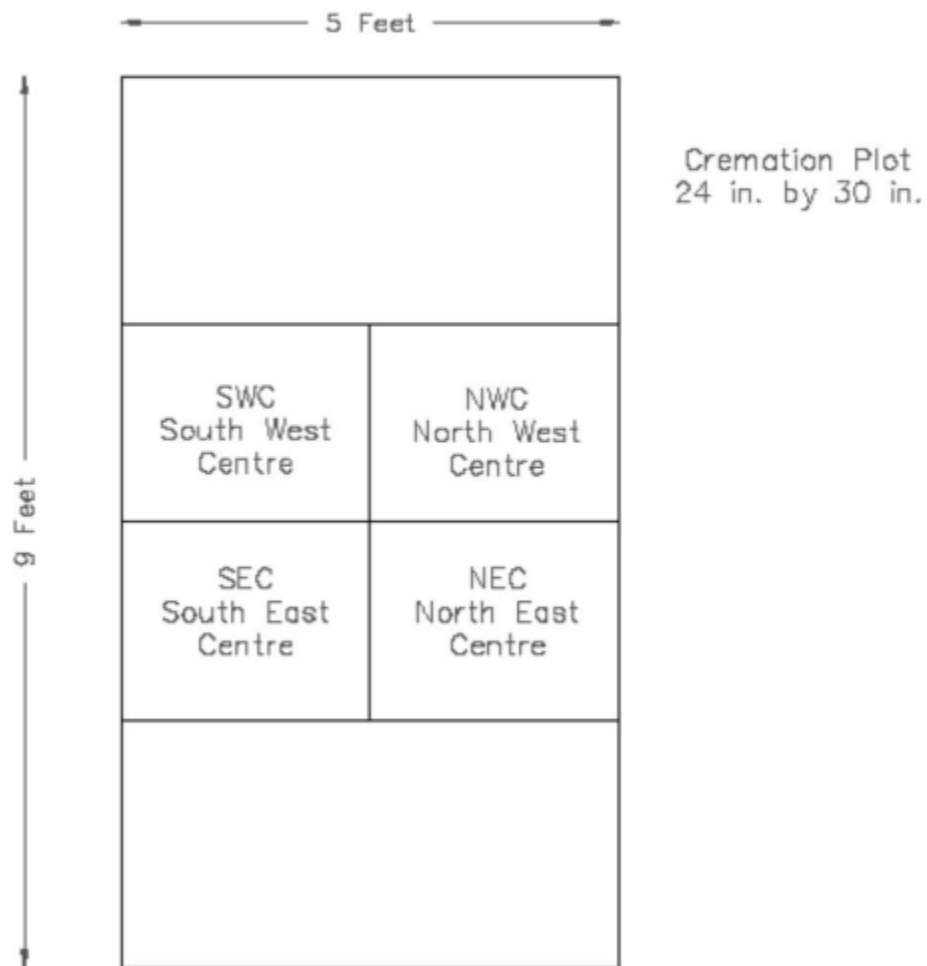

CREMATION PLOT LAYOUTS

PURCHASED PRIOR TO JULY 1, 2008

LAYOUT FOR 6 CREMATION PLOTS
(plots purchased prior to 2008)

CREMATION PLOT LAYOUTS

PURCHASED FROM 2008 TO THE PRESENT

LAYOUT FOR 4 CREMATION PLOTS
BOTTOM

CREMATION PLOT LAYOUTS

LAYOUT FOR 4 CREMATION PLOTS
MIDDLE

CREMATION PLOT LAYOUTS

LAYOUT FOR 4 CREMATION PLOTS

CREMATION PLOT LAYOUTS

LAYOUT FOR 4 CREMATION PLOTS
TOP