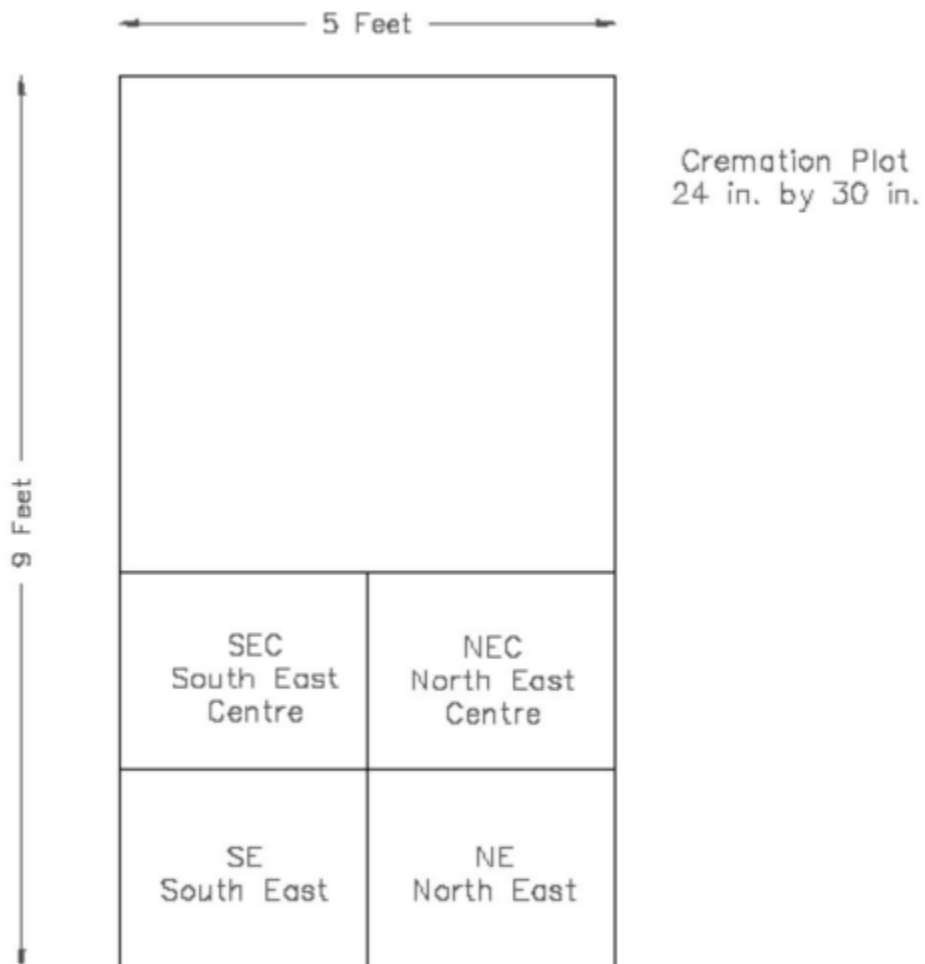

CREMATION PLOT LAYOUTS

PURCHASED PRIOR TO JULY 1, 2008

LAYOUT FOR 6 CREMATION PLOTS
(plots purchased prior to 2008)

CREMATION PLOT LAYOUTS

PURCHASED FROM 2008 TO THE PRESENT

LAYOUT FOR 4 CREMATION PLOTS
BOTTOM

CREMATION PLOT LAYOUTS

LAYOUT FOR 4 CREMATION PLOTS
MIDDLE

CREMATION PLOT LAYOUTS

LAYOUT FOR 4 CREMATION PLOTS

CREMATION PLOT LAYOUTS

LAYOUT FOR 4 CREMATION PLOTS
TOP