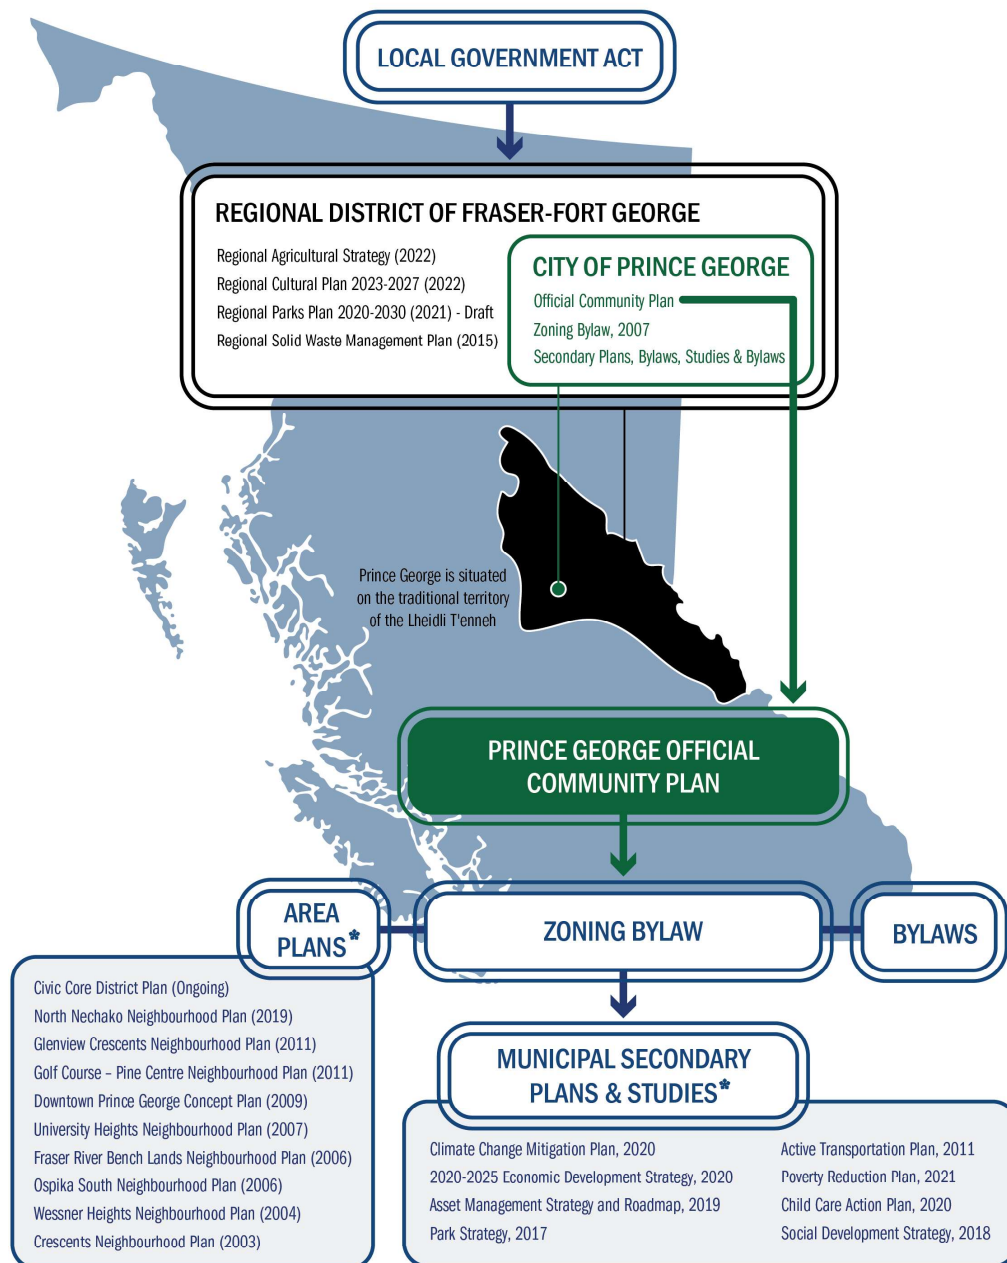

How does an OCP relate to other plans and policies?

Think of an OCP like an umbrella that all other municipal plans and studies fall under and must be consistent with.

OCPs are informed by regional policy like the Regional District of Fraser-Fort George's Regional Agricultural Strategy (2022) and the Regional Cultural Plan (2022) and the Regional Cultural Plan (2022)

OCPs inform municipal secondary plans and studies like the Climate Change Mitigation Plan (2020) and the Active Transportation Plan (2011)

OCPs are implemented (in part) by the Zoning Bylaw

* This diagram does not include all secondary plans, studies and area plans.